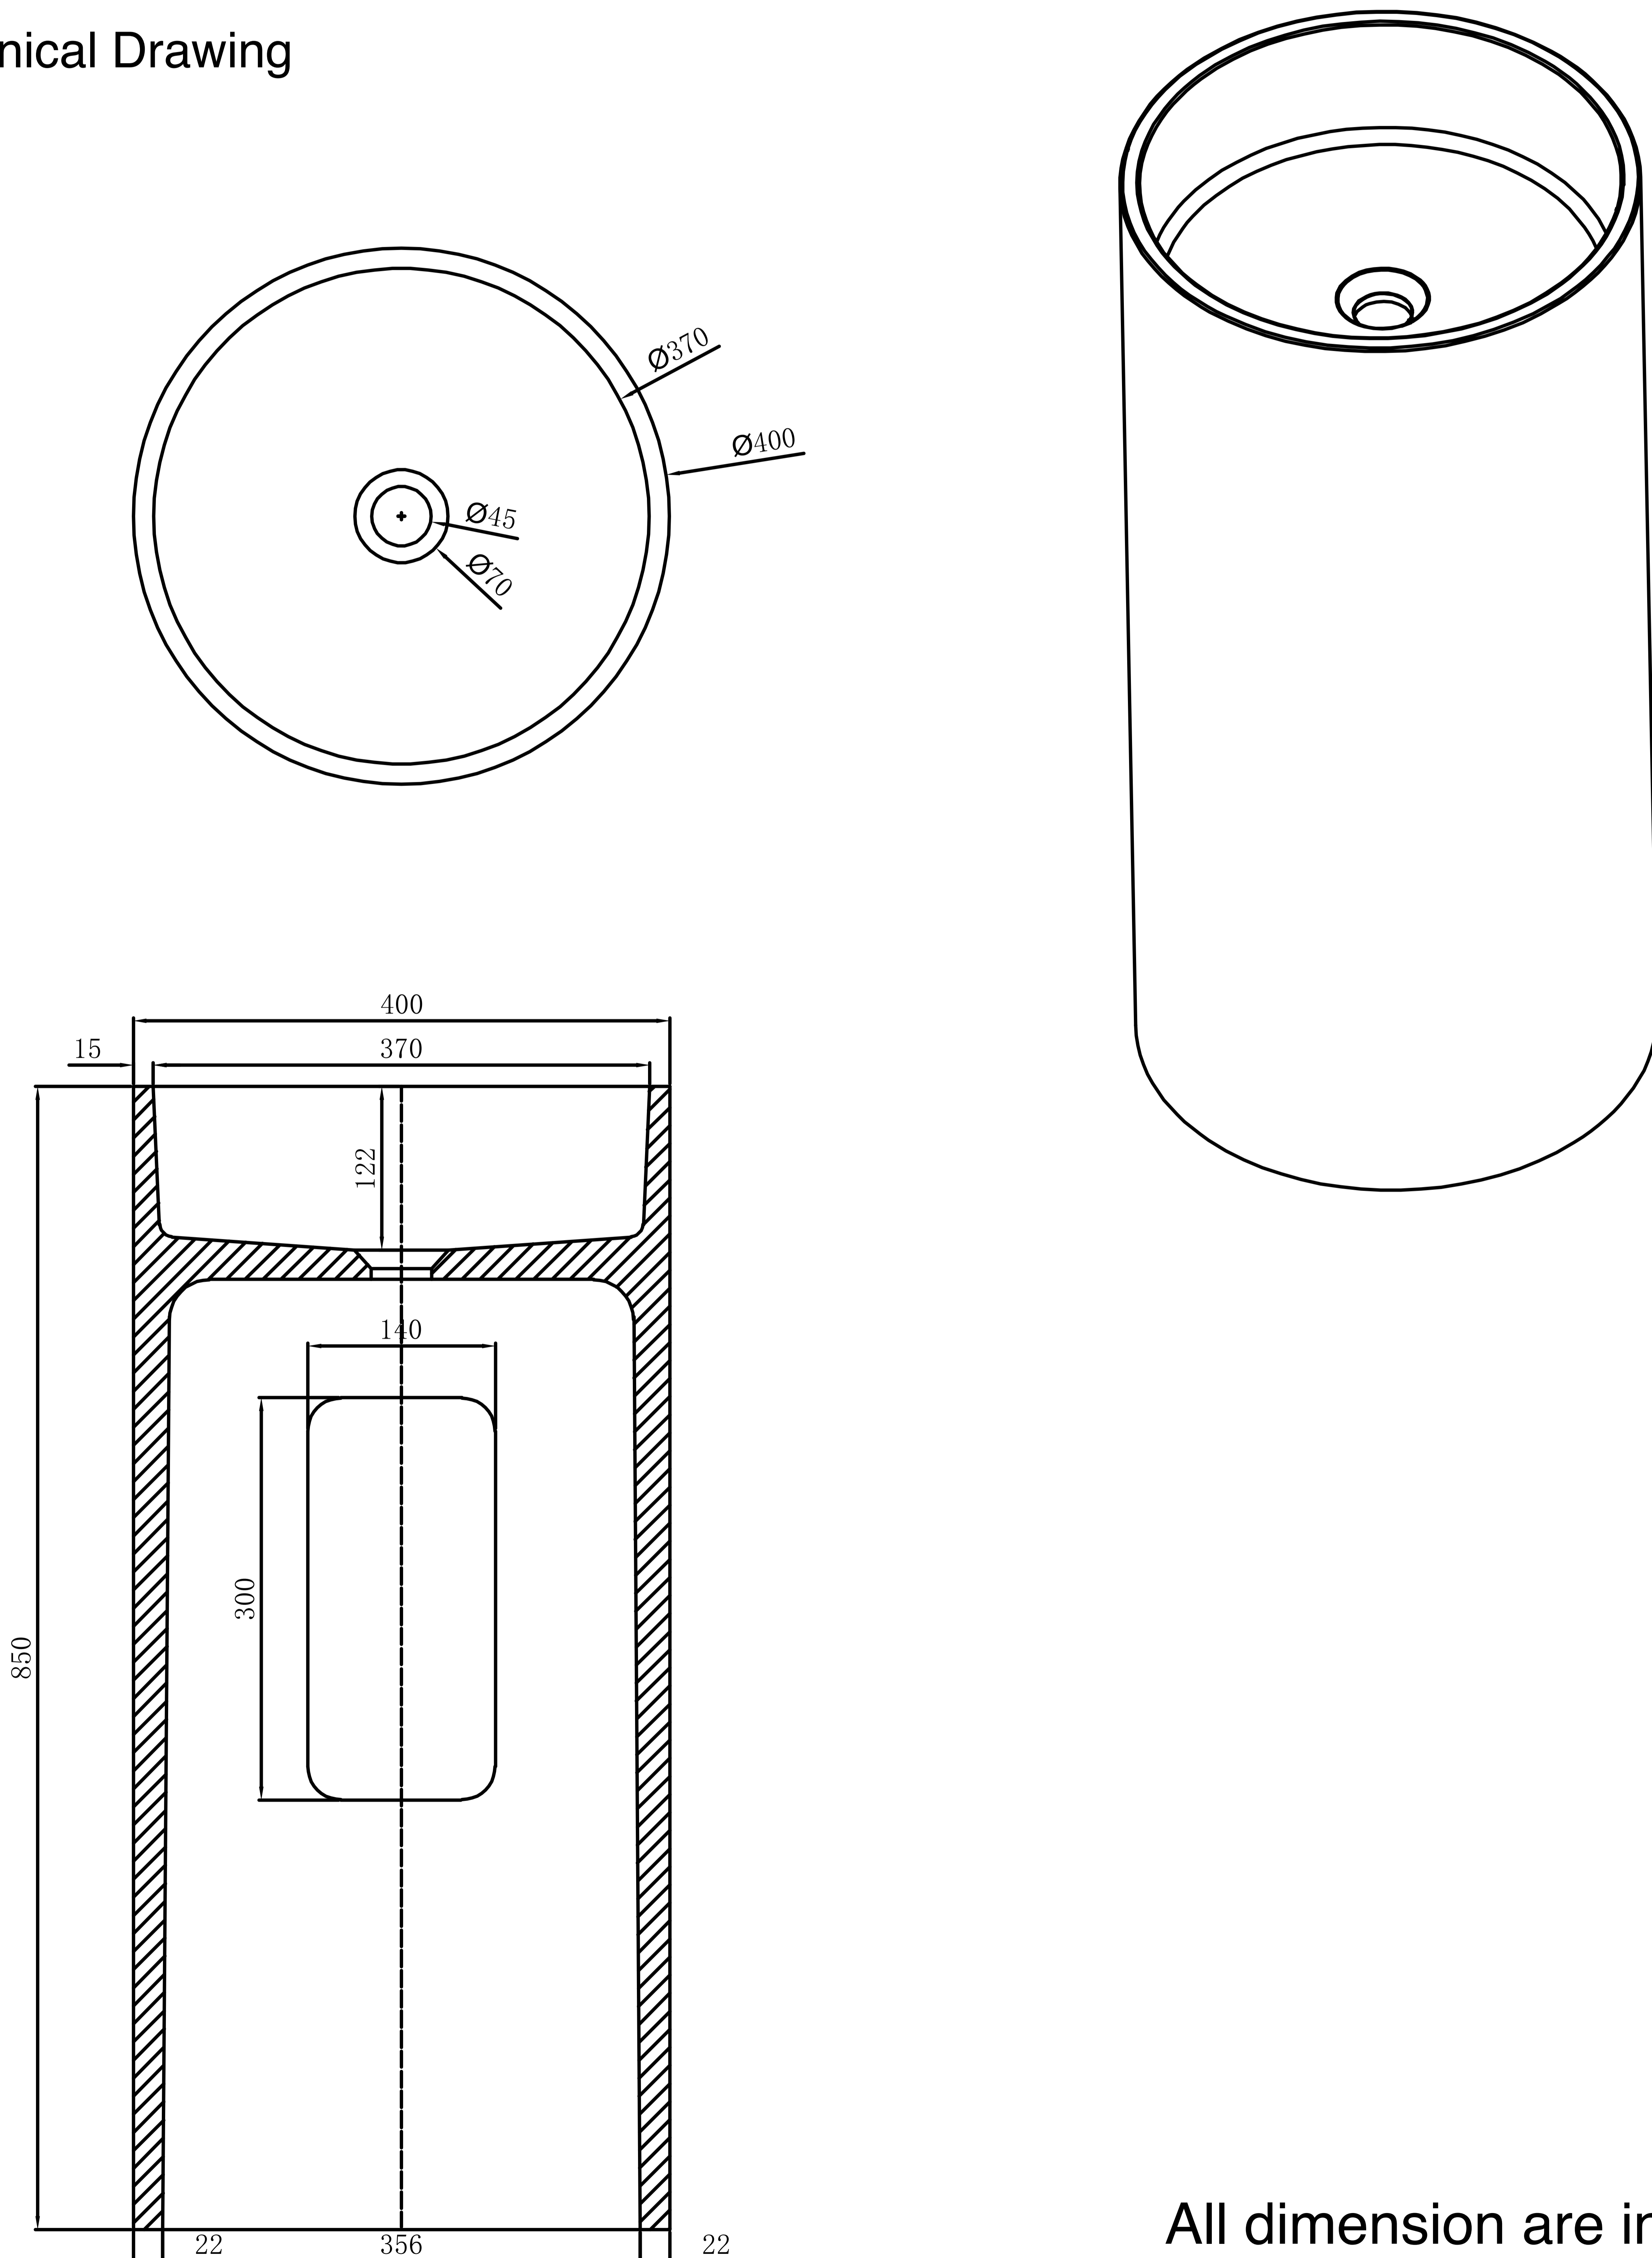

Floor Mounted Pedestal Wash Basin

Product Code : **7515**

Technical Drawing

All dimension are in **mm**